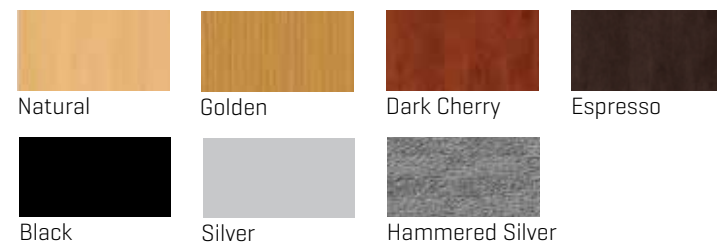

WOOD/LAMINATE/METAL FINISHES Custom colors also available

Laguna Full Bed with Headboard

54-454HB
Espresso finish

Laguna Full Wardrobe

54-83672
Espresso finish

Laguna Single-Drawer Nightstand

54-2116
Espresso finish